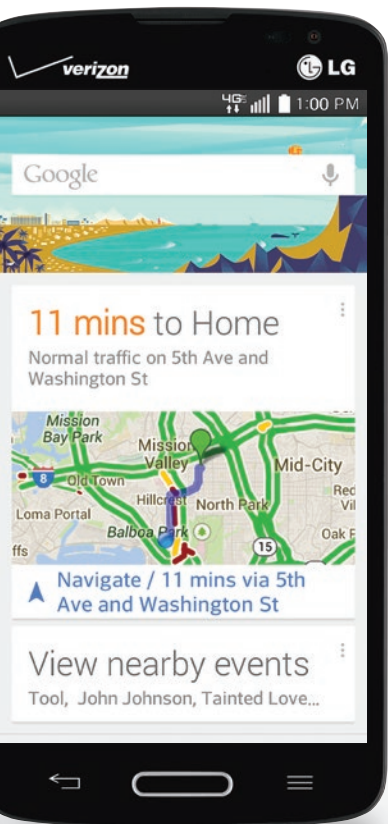

Lucid™ by LG

*Smart
made
simple.*

With LG, it's all possible.™

A phone for business and pleasure. As a proud addition to the LG lineup, the Lucid 3 will give you the same reliable innovation you've come to expect. With features like Knock Code™, get quick, secure access to your phone by tapping a personalized pattern anywhere on the screen. Once you're in, take full control of your experience by navigating with the newest Android™ 4.4 KitKat platform and impressive 1.2 GHz Quad-Core Processor—an easy transition for first-time smartphone users.

Lucid™³ by LG

Android™ 4.4 KitKat

Browse through your phone smoothly with a sweet user interface that offers seamless use and exciting new capabilities.

Powerful 1.2 GHz Quad-Core Processor

Not only can the Lucid 3 keep up, but it can even lead the way with a processor that gives swift performance and power while on the go.

4G LTE Connectivity

Experience exceptional data speeds with Verizon Wireless,[™] America's largest 4G LTE network.

Stylish, Compact Design

The sleek, standout design of Lucid 3 is specially crafted for mobile comfort, making it easy to operate by using just one hand.